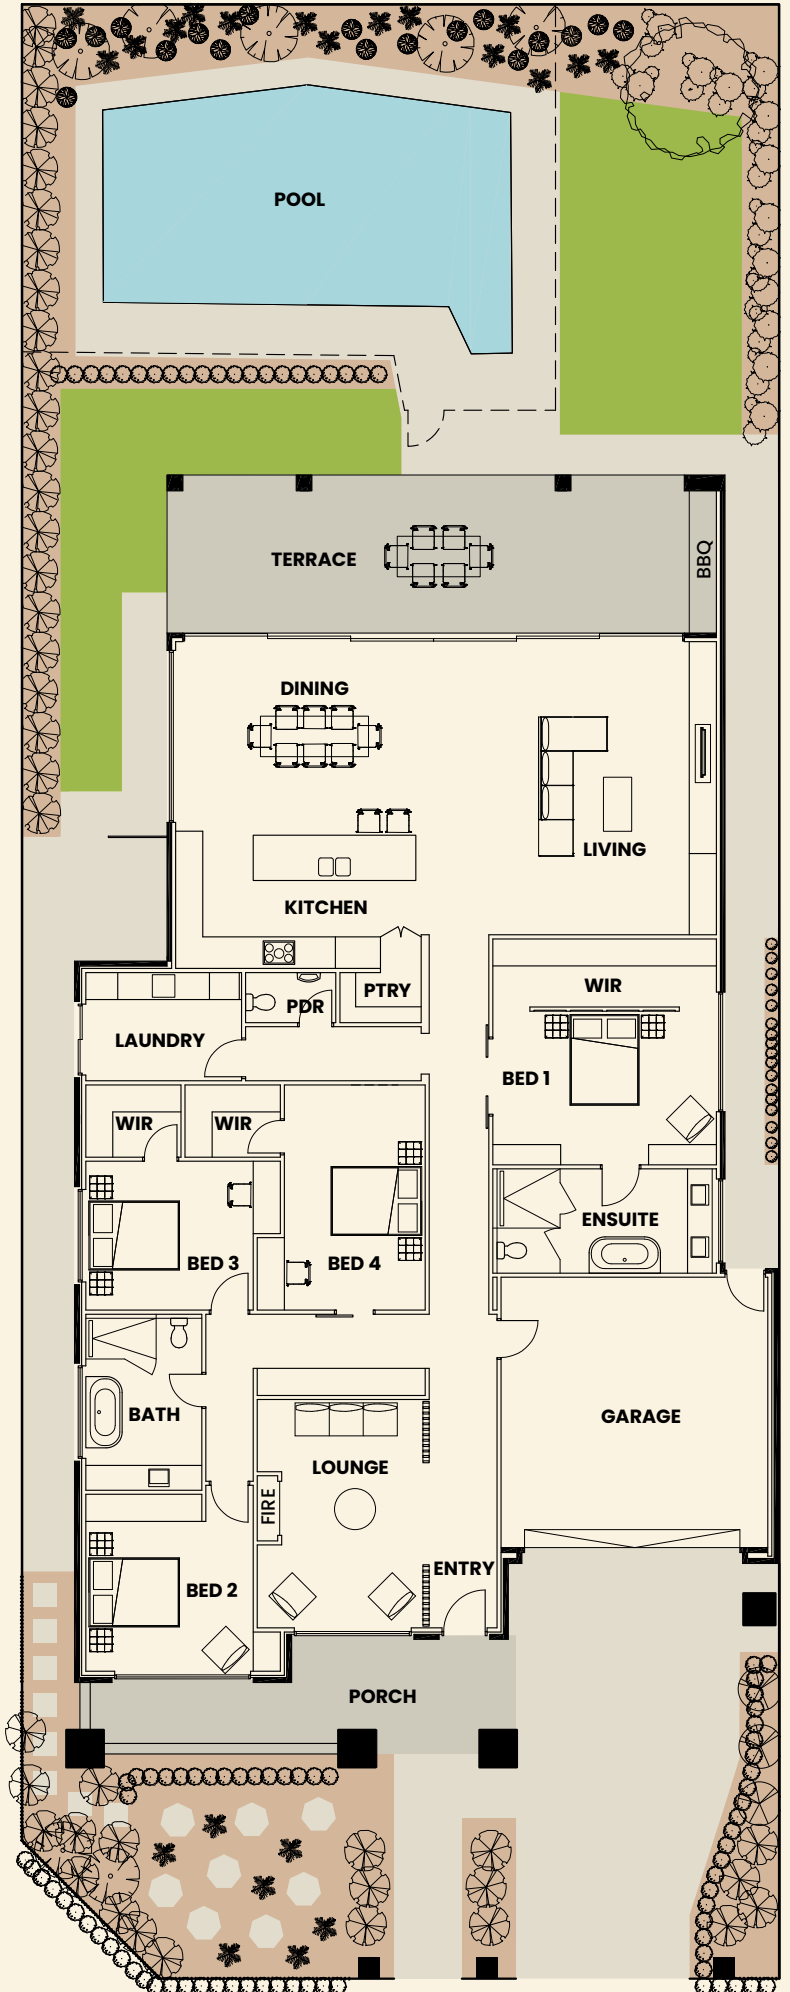

\$3.9 MILLION GRAND PRIZE

32 Gower Street, Glenelg East

Purchase a Home Lottery ticket and this fully furnished Scott Salisbury home could be yours. Plus it comes with \$500,000 cash!

729m²

4 BED

2 BATH

2 CAR

POOL

Living	273.3m ²
Garage	39.5m ²
Terrace	43.2m ²
Porch	20.3m ²
Porch (Garage)	7.6m ²
Total	383.90m²
Block	729m ²

Buy tickets today

1300 852 177

homelottery.com.au

DESIGNED AND BUILT BY

SCOTT SALISBURY
HOMES