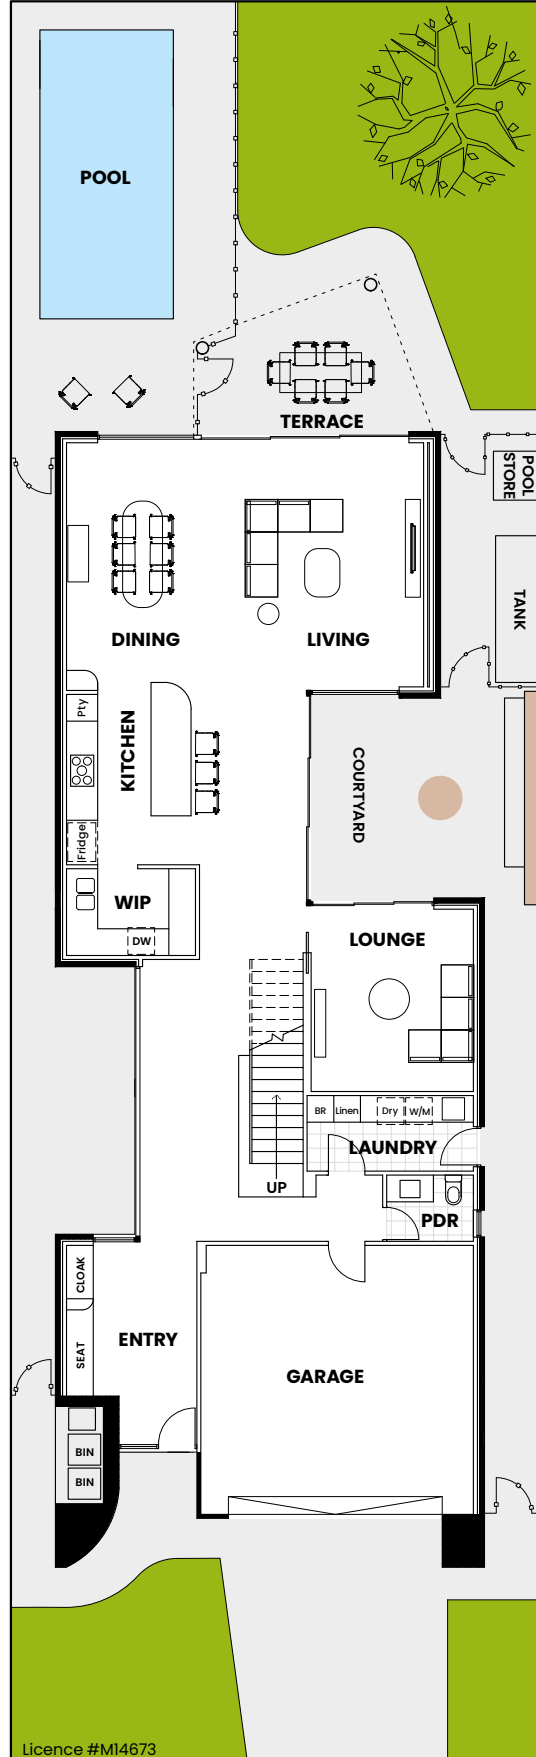

WIN $3.5M Somerton Park Grand Prize

6a Hamilton Street, Somerton Park

Purchase a Home Lottery ticket and this fully furnished Scott Salisbury home could be yours. Plus it comes with $500,000 cash!

Ground Living	158.8m²
Upper Living	147.4m²
Garage	40.1m²
Porch	2.6m²
Alfresco	13.9m²
Courtyard	23.6m²
Bin Recess	2.4m²
Total	388.8m²
Block	475m²

homelottery.com.au

DESIGNED AND BUILT BY

SCOTT SALISBURY HOMES