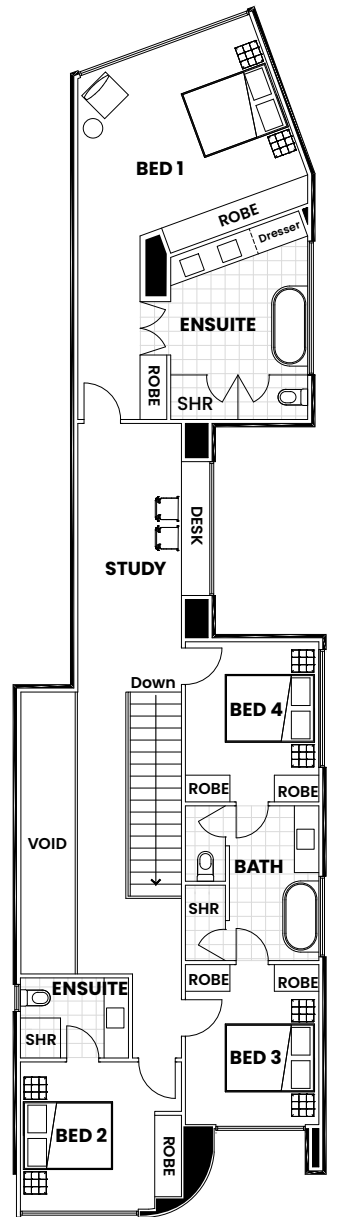

WIN \$3.5M Somerton Park Grand Prize

6a Hamilton Street, Somerton Park

Purchase a Home Lottery ticket and this fully furnished Scott Salisbury home could be yours. Plus it comes with \$500,000 cash!

Ground Living	158.8m ²
Upper Living	147.4m ²
Garage	40.1m ²
Porch	2.6m ²
Alfresco	13.9m ²
Courtyard	23.6m ²
Bin Recess	2.4m ²
Total	388.8m²
Block	475m ²

homelottery.com.au

Upper Floor

DESIGNED AND BUILT BY

SCOTT SALISBURY HOMES